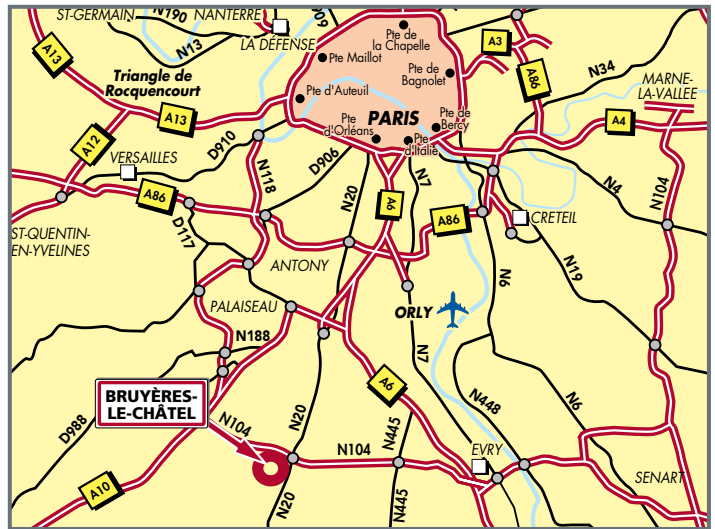

### From PARIS : (A)

At PORTE D'ORLÉANS, take the N20 towards ARPAJON/ÉTAMPES/ORLÉANS. Exit for LIMOURS and proceed along the D97 towards LIMOURS, then take the D116 towards BRUYERES-LE-CHATEL (then refer to detail map).

### From ORLY AIRPORT : (B)

Take the A106 towards PARIS, exit and take the A86 towards FRESNES/VERSAILLES. Proceed along the A6b towards BORDEAUX/LYON. Take the A10 towards ANTONY/PALaiseAU/ÉTAMPES. Take the N20 towards ARPAJON/ÉTAMPES/ORLÉANS. Exit for LIMOURS and proceed along the D97 towards LIMOURS, then take the D116 towards BRUYERES-LE-CHATEL (then refer to detail map).

### From ÉTAMPES : (C)

Take the N20 towards ARPAJON/PARIS. Exit for LIMOURS and proceed along the D97 towards LIMOURS, then take the D116 towards BRUYERES-LE-CHATEL (then refer to detail map).